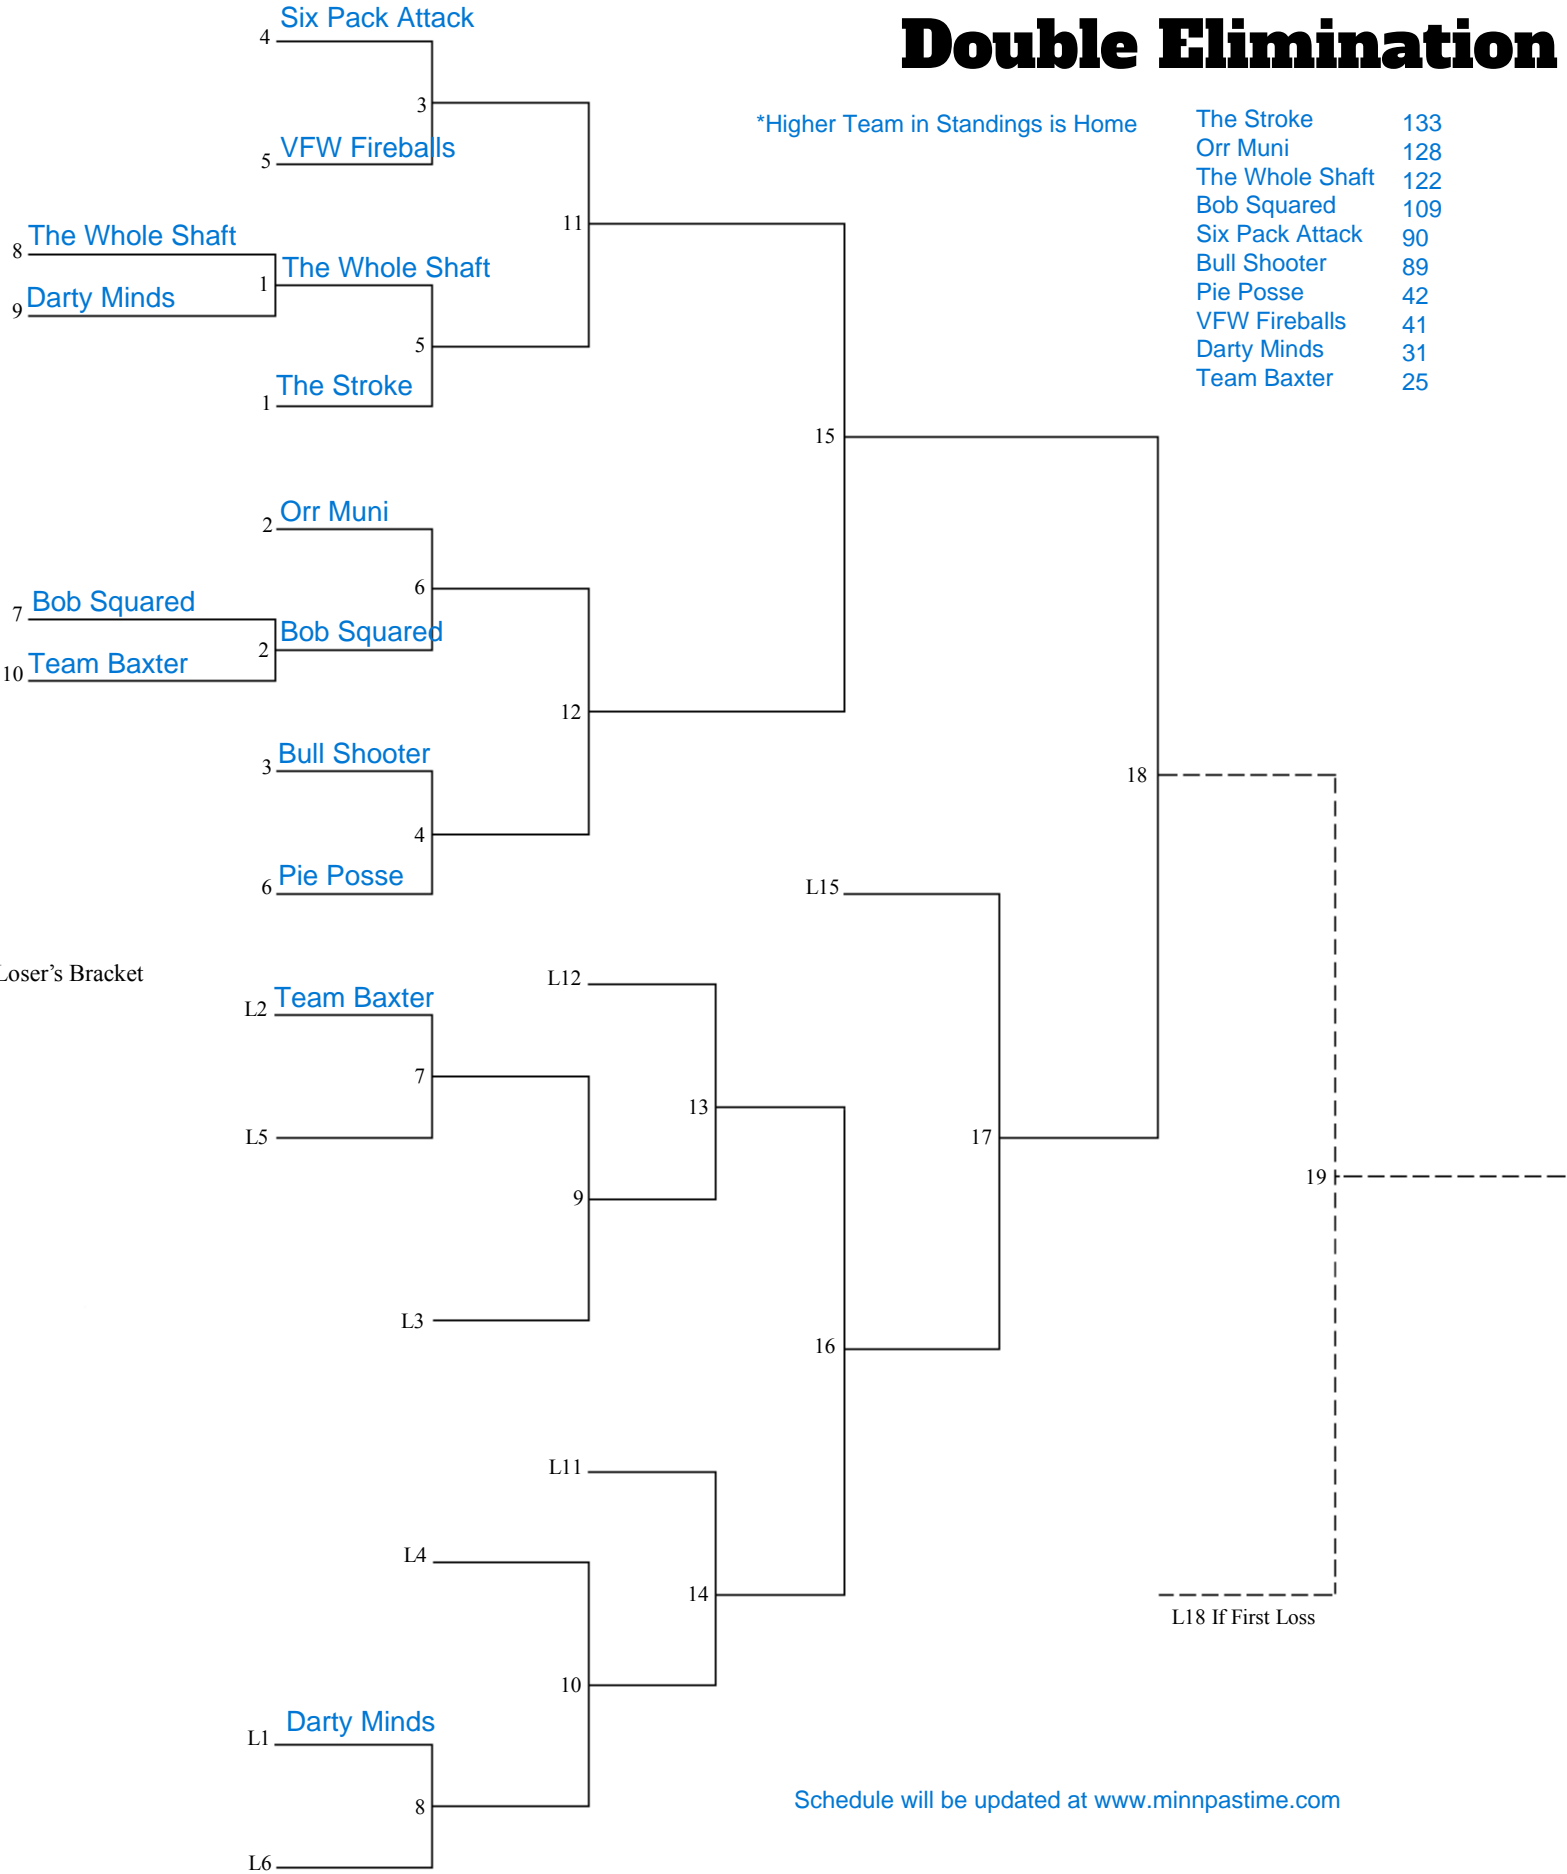

10 Team Double Elimination

*Higher Team in Standings is Home

The Stroke	133
Orr Muni	128
The Whole Shaft	122
Bob Squared	109
Six Pack Attack	90
Bull Shooter	89
Pie Posse	42
VFW Fireballs	41
Darty Minds	31
Team Baxter	25

Loser's Bracket

Schedule will be updated at www.minnpastime.com