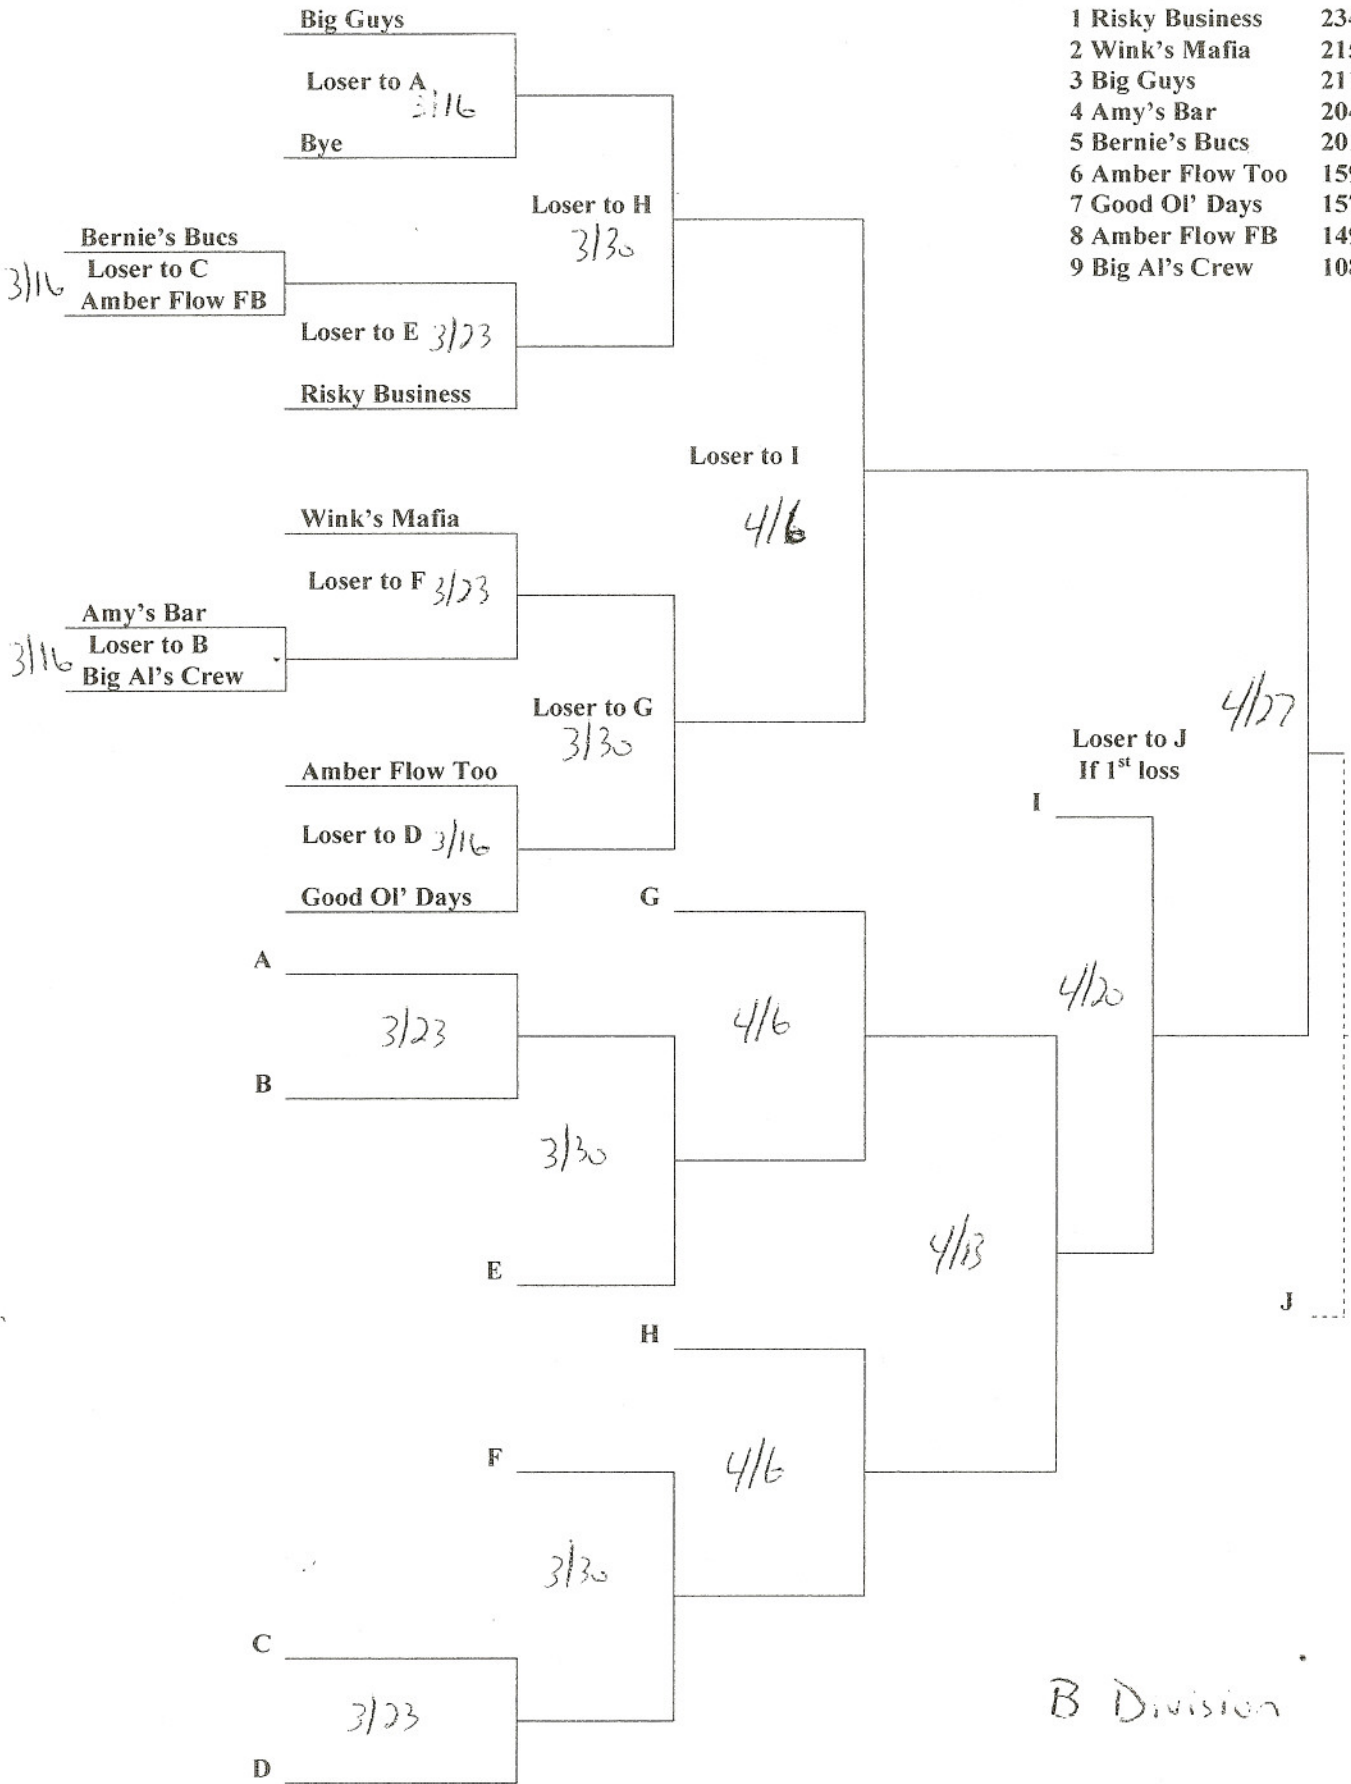

| | |
|------------------|-----|
| 1 Risky Business | 234 |
| 2 Wink's Mafia | 215 |
| 3 Big Guys | 211 |
| 4 Amy's Bar | 204 |
| 5 Bernie's Bucs | 201 |
| 6 Amber Flow Too | 159 |
| 7 Good Ol' Days | 157 |
| 8 Amber Flow FB | 149 |
| 9 Big Al's Crew | 108 |