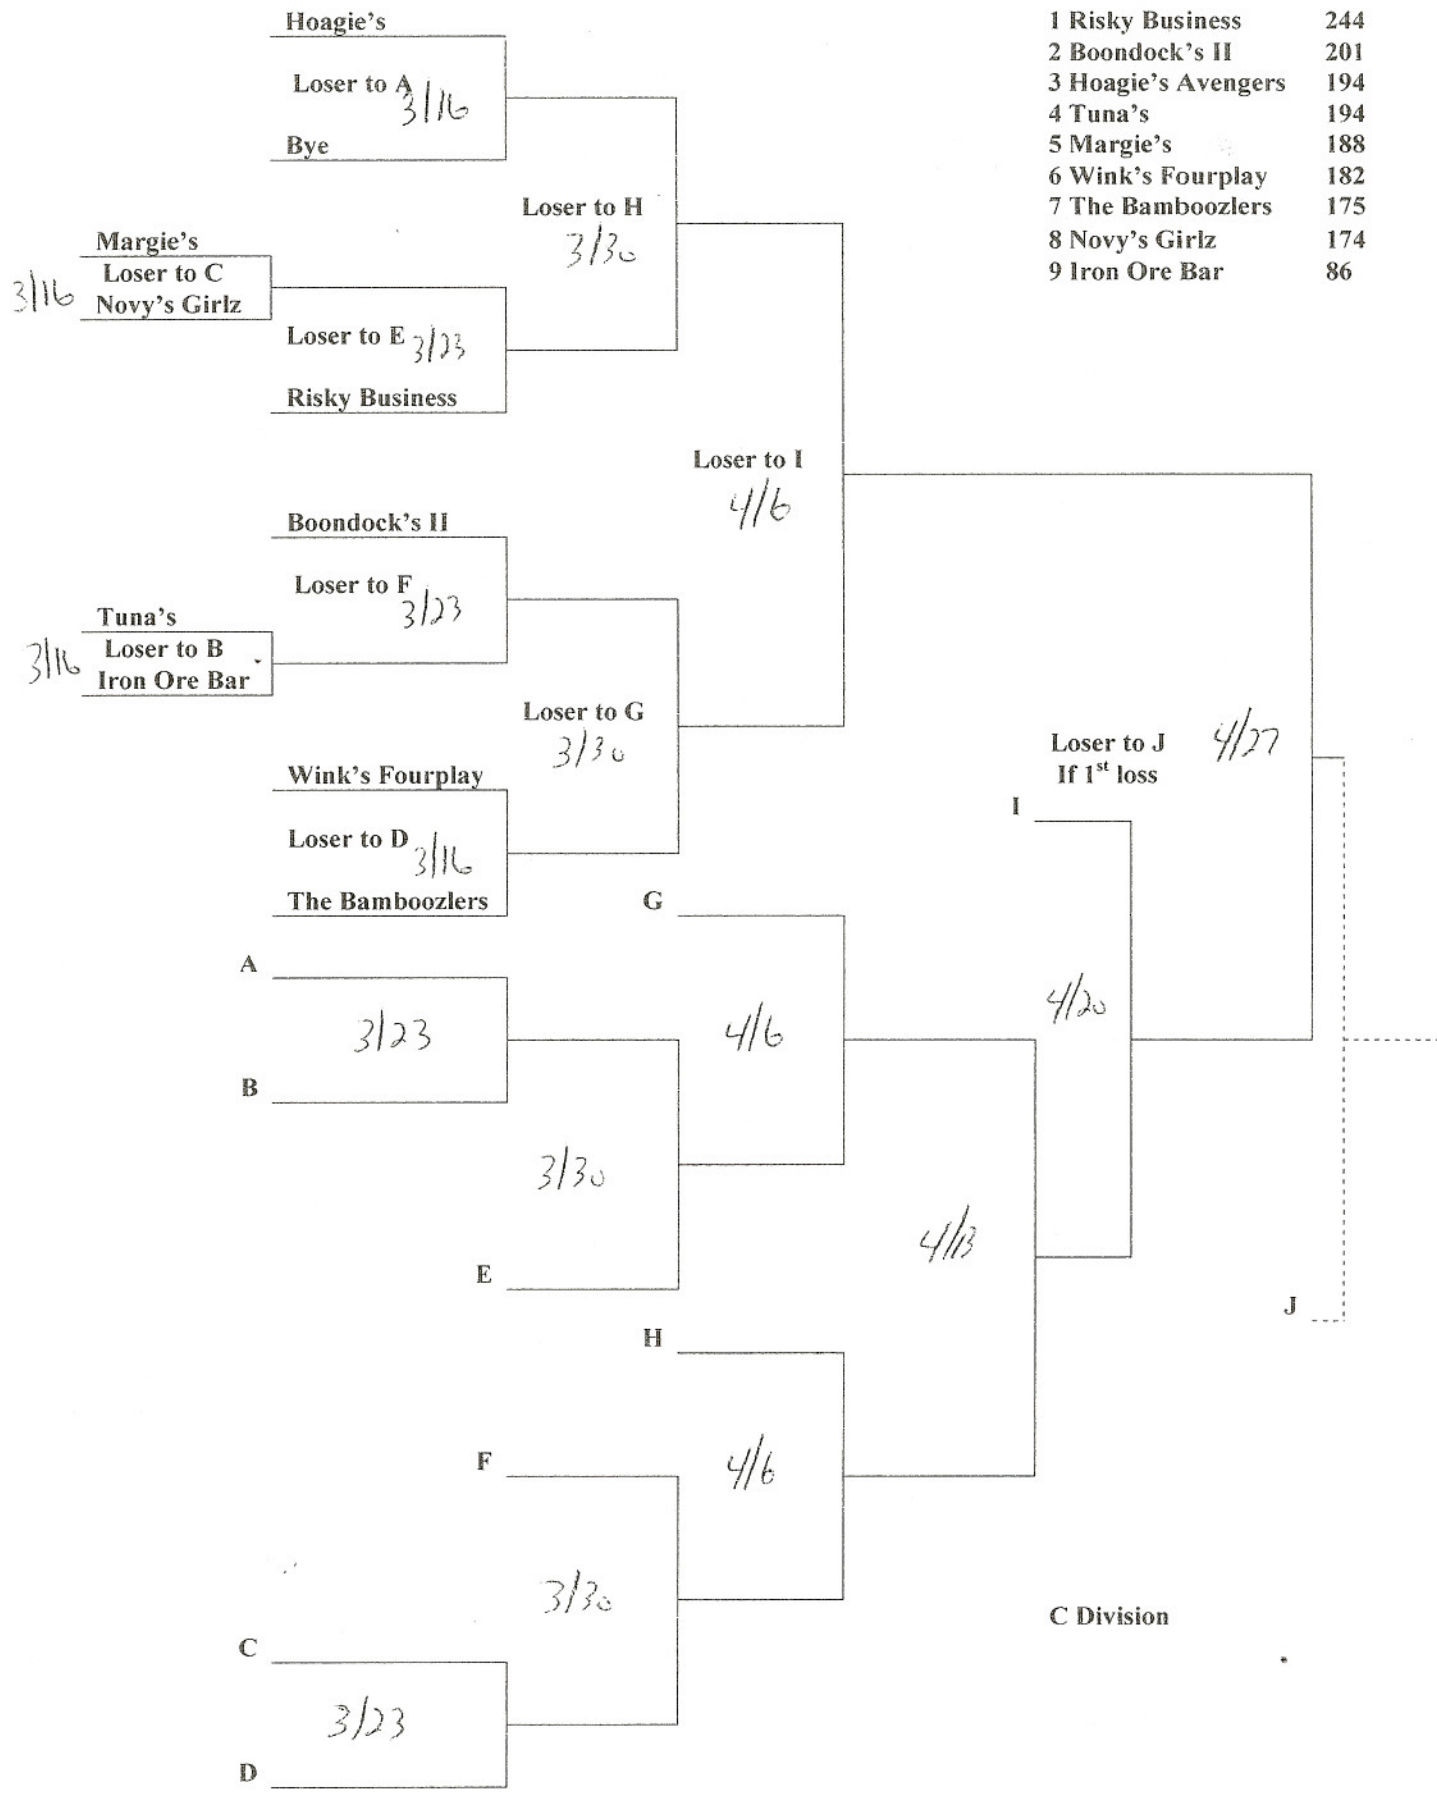

1 Risky Business	244
2 Boondock's II	201
3 Hoagie's Avengers	194
4 Tuna's	194
5 Margie's	188
6 Wink's Fourplay	182
7 The Bamboozlers	175
8 Novy's Girlz	174
9 Iron Ore Bar	86