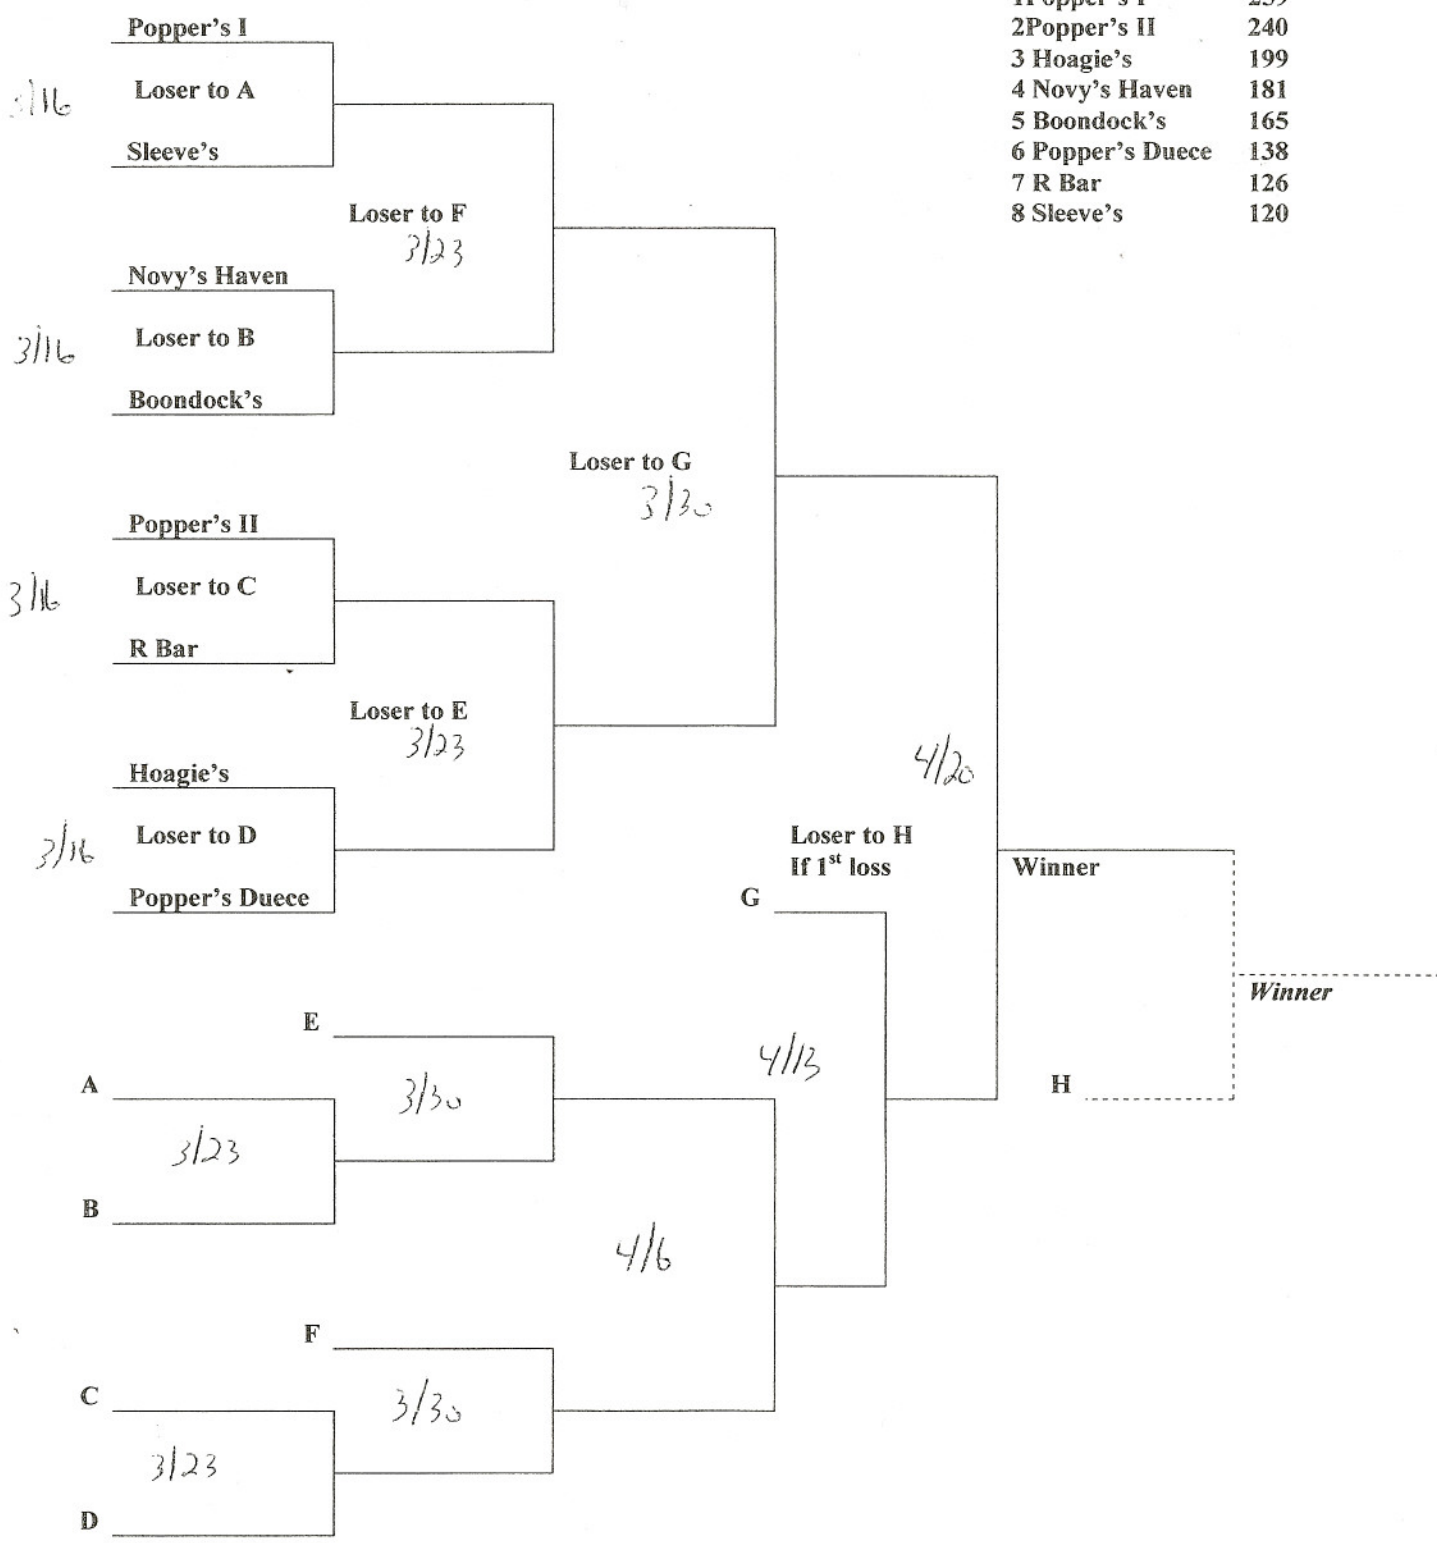

1 Popper's I	259
2 Popper's II	240
3 Hoagie's	199
4 Novy's Haven	181
5 Boondock's	165
6 Popper's Duece	138
7 R Bar	126
8 Sleeve's	120

A Division