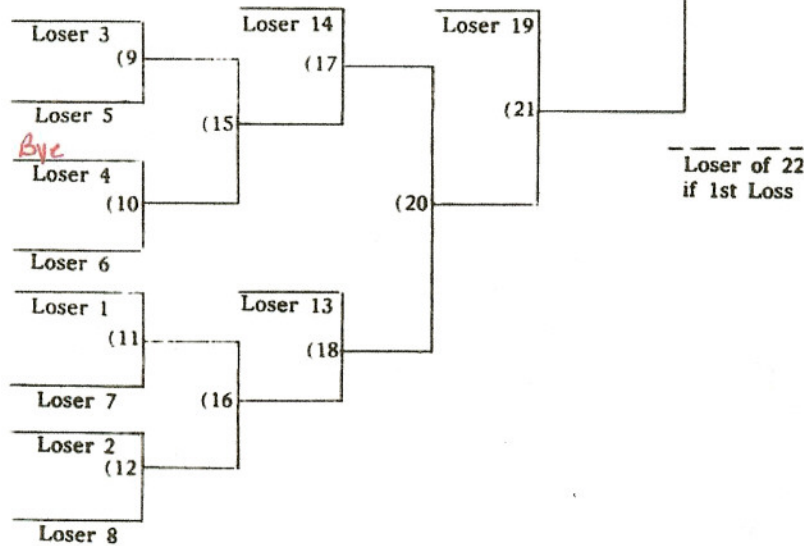

Poppers	3082
Flaimers	3061
BG'S	2925
Britt Lounge	2912
Krossroads	2869
Magic	2864
Boondocks	2821
Alpine	2789
Black Diamond	2760
BG'S Racks	2740
Sleeves	2606

April 1st April 9th April 20th April 29th May 8th

Losers' Bracket
 April 15th (Wed) April 22nd April 29th May 5th May 12th

Only pay for 2 weeks of play!