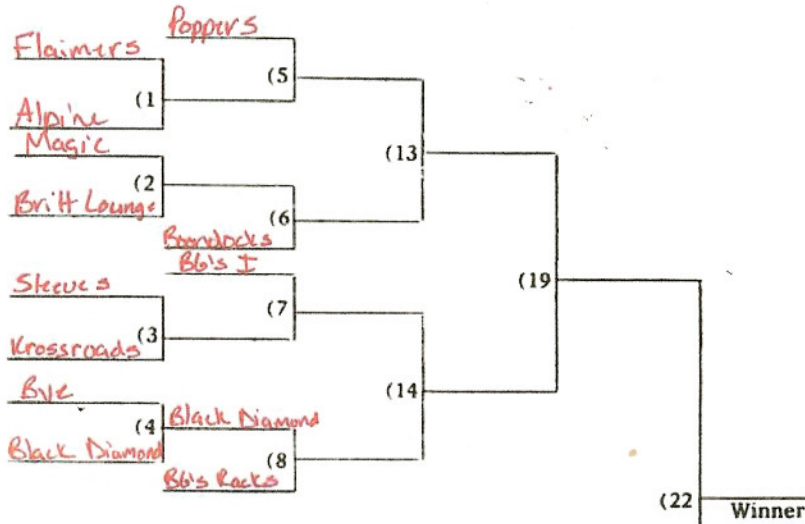

Poppers	3082
Flaimers	3061
BG'S	2925
Britt Lounge	2912
Krossroads	2869
Magic	2864
Boondocks	2821
Alpine	2789
Black Diamond	2760
BG'S Racks	2740
Sleeves	2606

April 1st April 9th April 20th April 29th May 8th

Losers' Bracket
 April 15th (Wed) April 22nd April 29th May 5th May 12th

Only pay for 2 weeks of play!